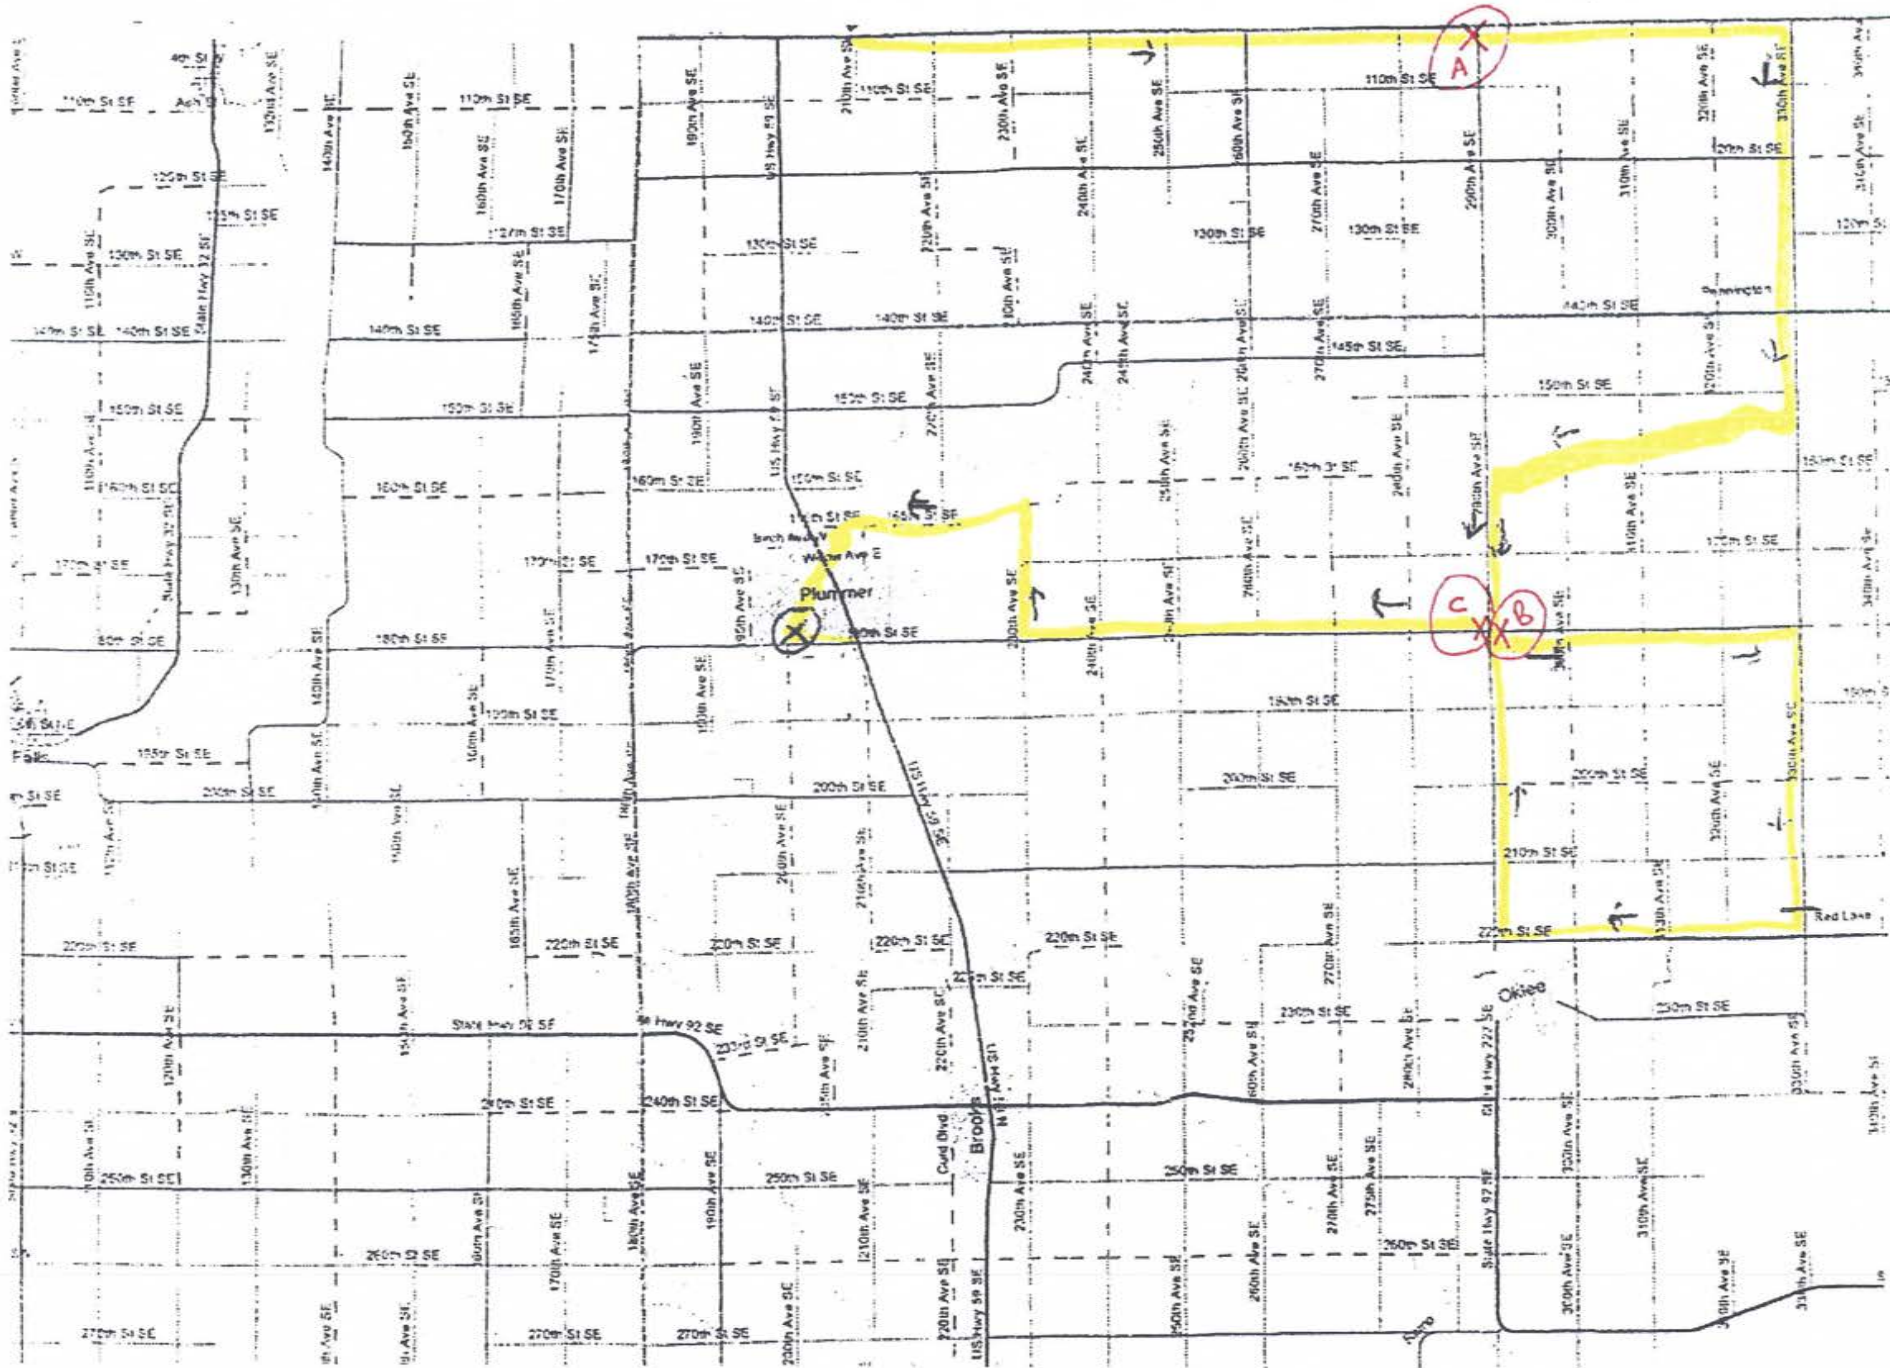

# Plummer Day 1 Loop 1

# Plummer Day 1 Loop 2

# Plummer Day 1 Loop 3

# Goodridge Loop Day 2

1ST LEG

START/FINISH  
7 CLANS CASINO

2ND LEG

FUEL STOP

3RD LEG