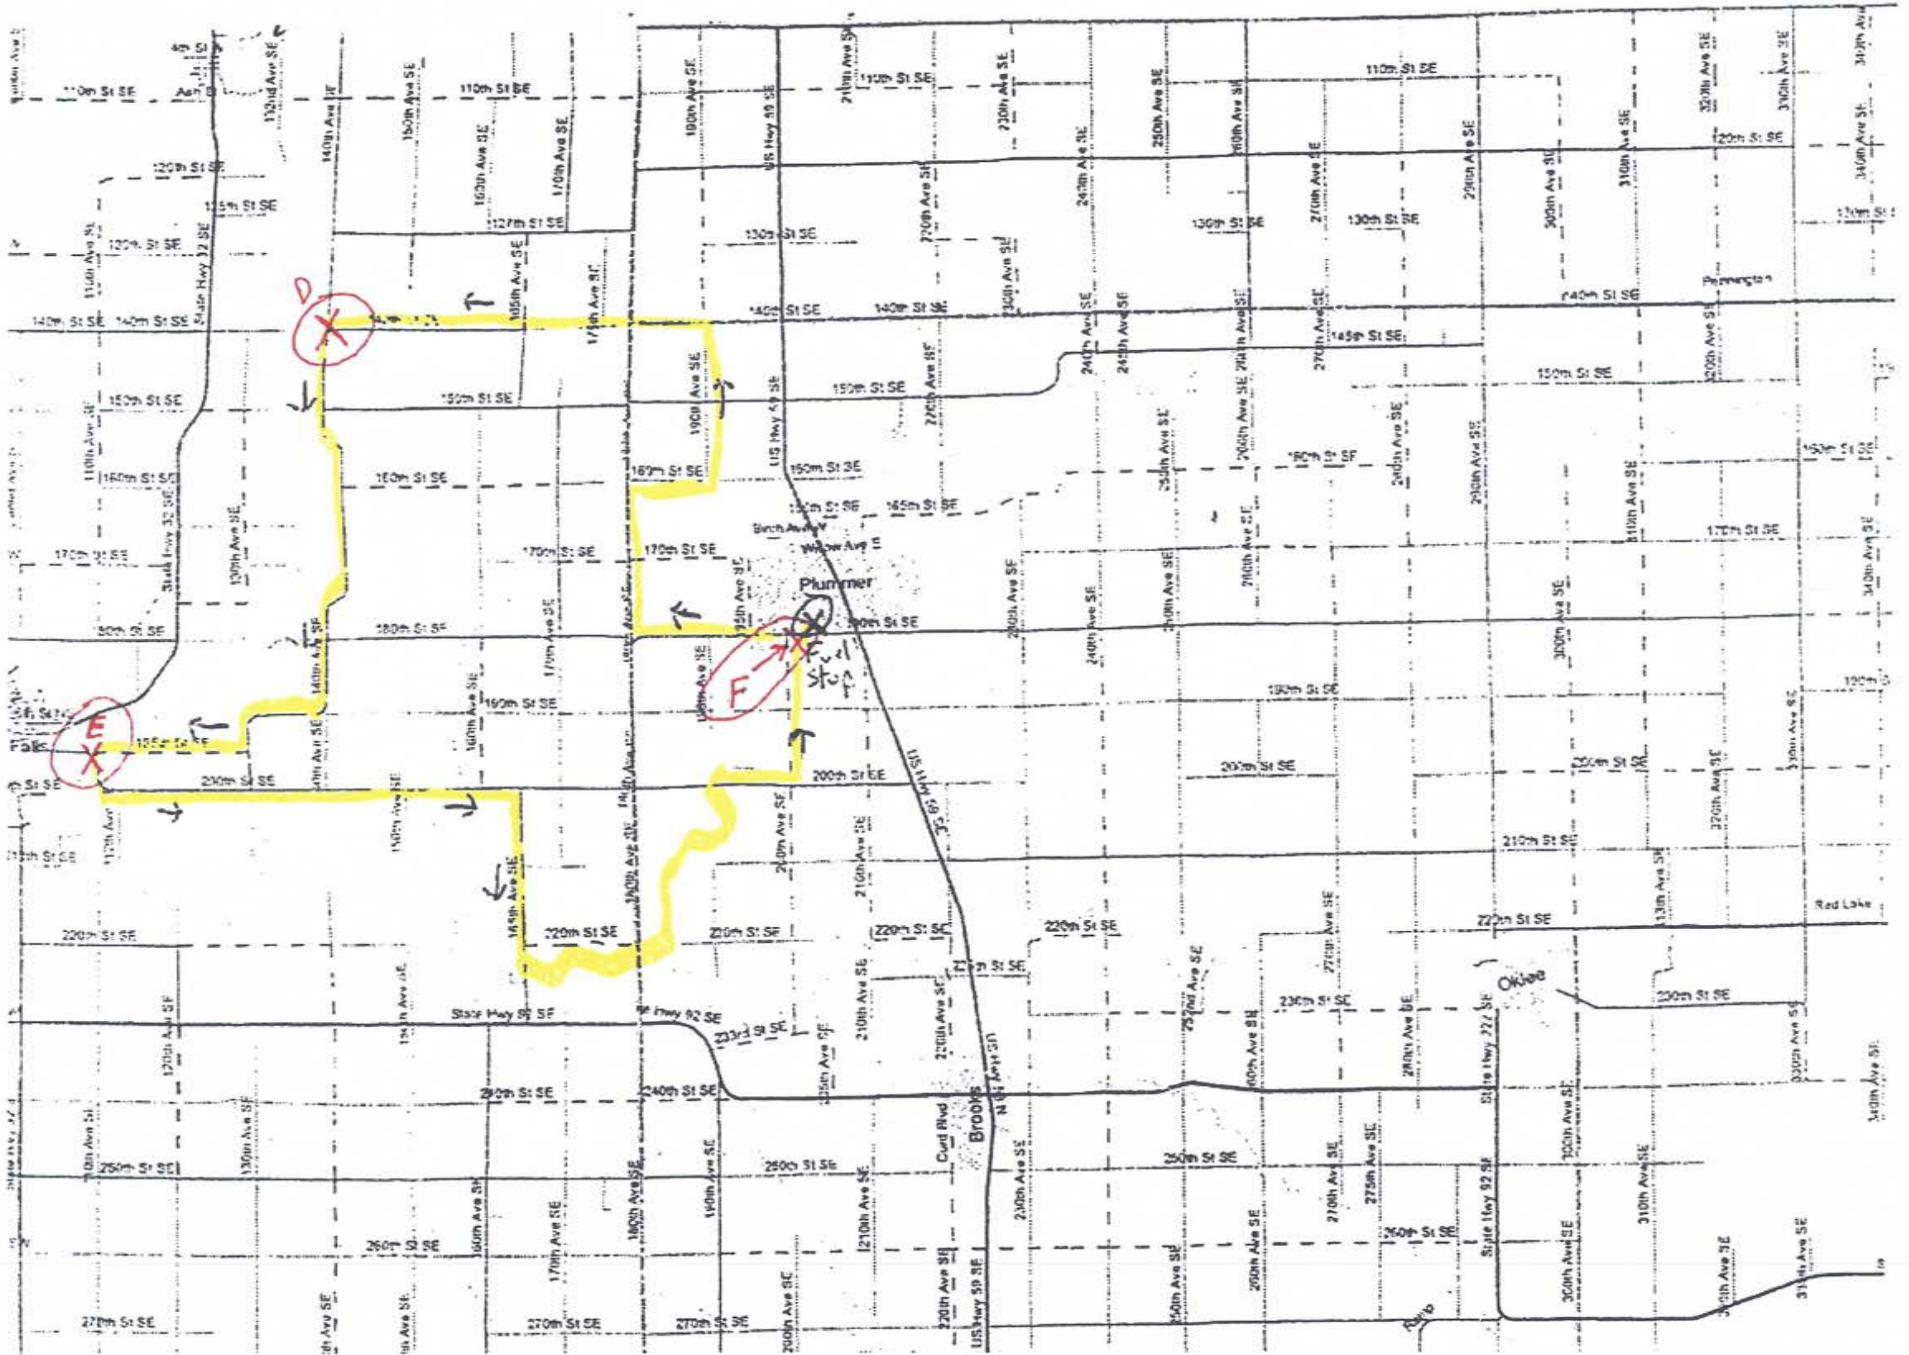

# Plummer Day 1 Loop 1

# Plummer Day 1 Loop 2

# Plummer Day 1 Loop 3

# Goodridge Loop Day 2

1ST LEG

START/FINISH  
7 CLANS CASINO

2ND LEG

FUEL STOP

3RD LEG