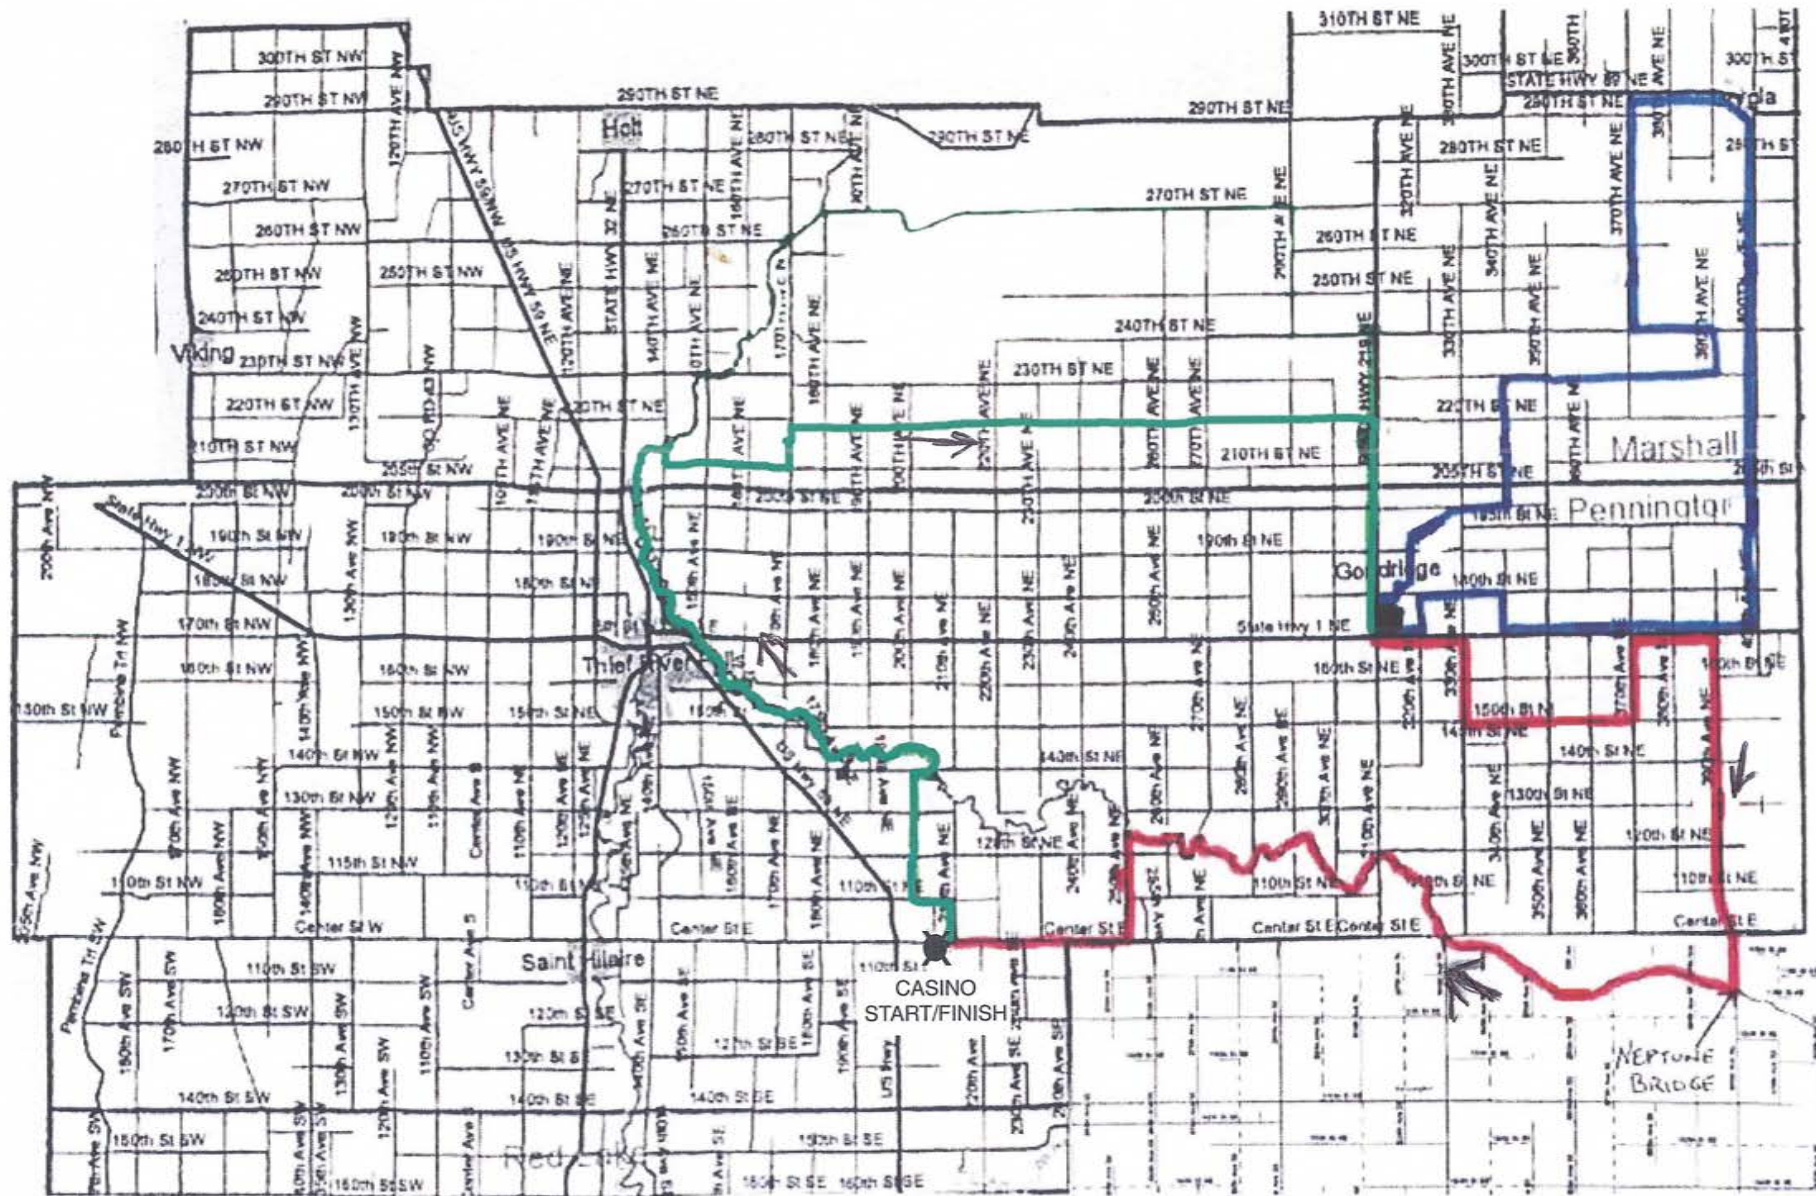

# Plummer Day 1 Loop 1

# Plummer Day 1 Loop 2

# Plummer Day 1 Loop 3

# Goodridge Loop Day 2

1ST LEG

START/FINISH  
7 CLANS CASINO

2ND LEG

FUEL STOP

3RD LEG