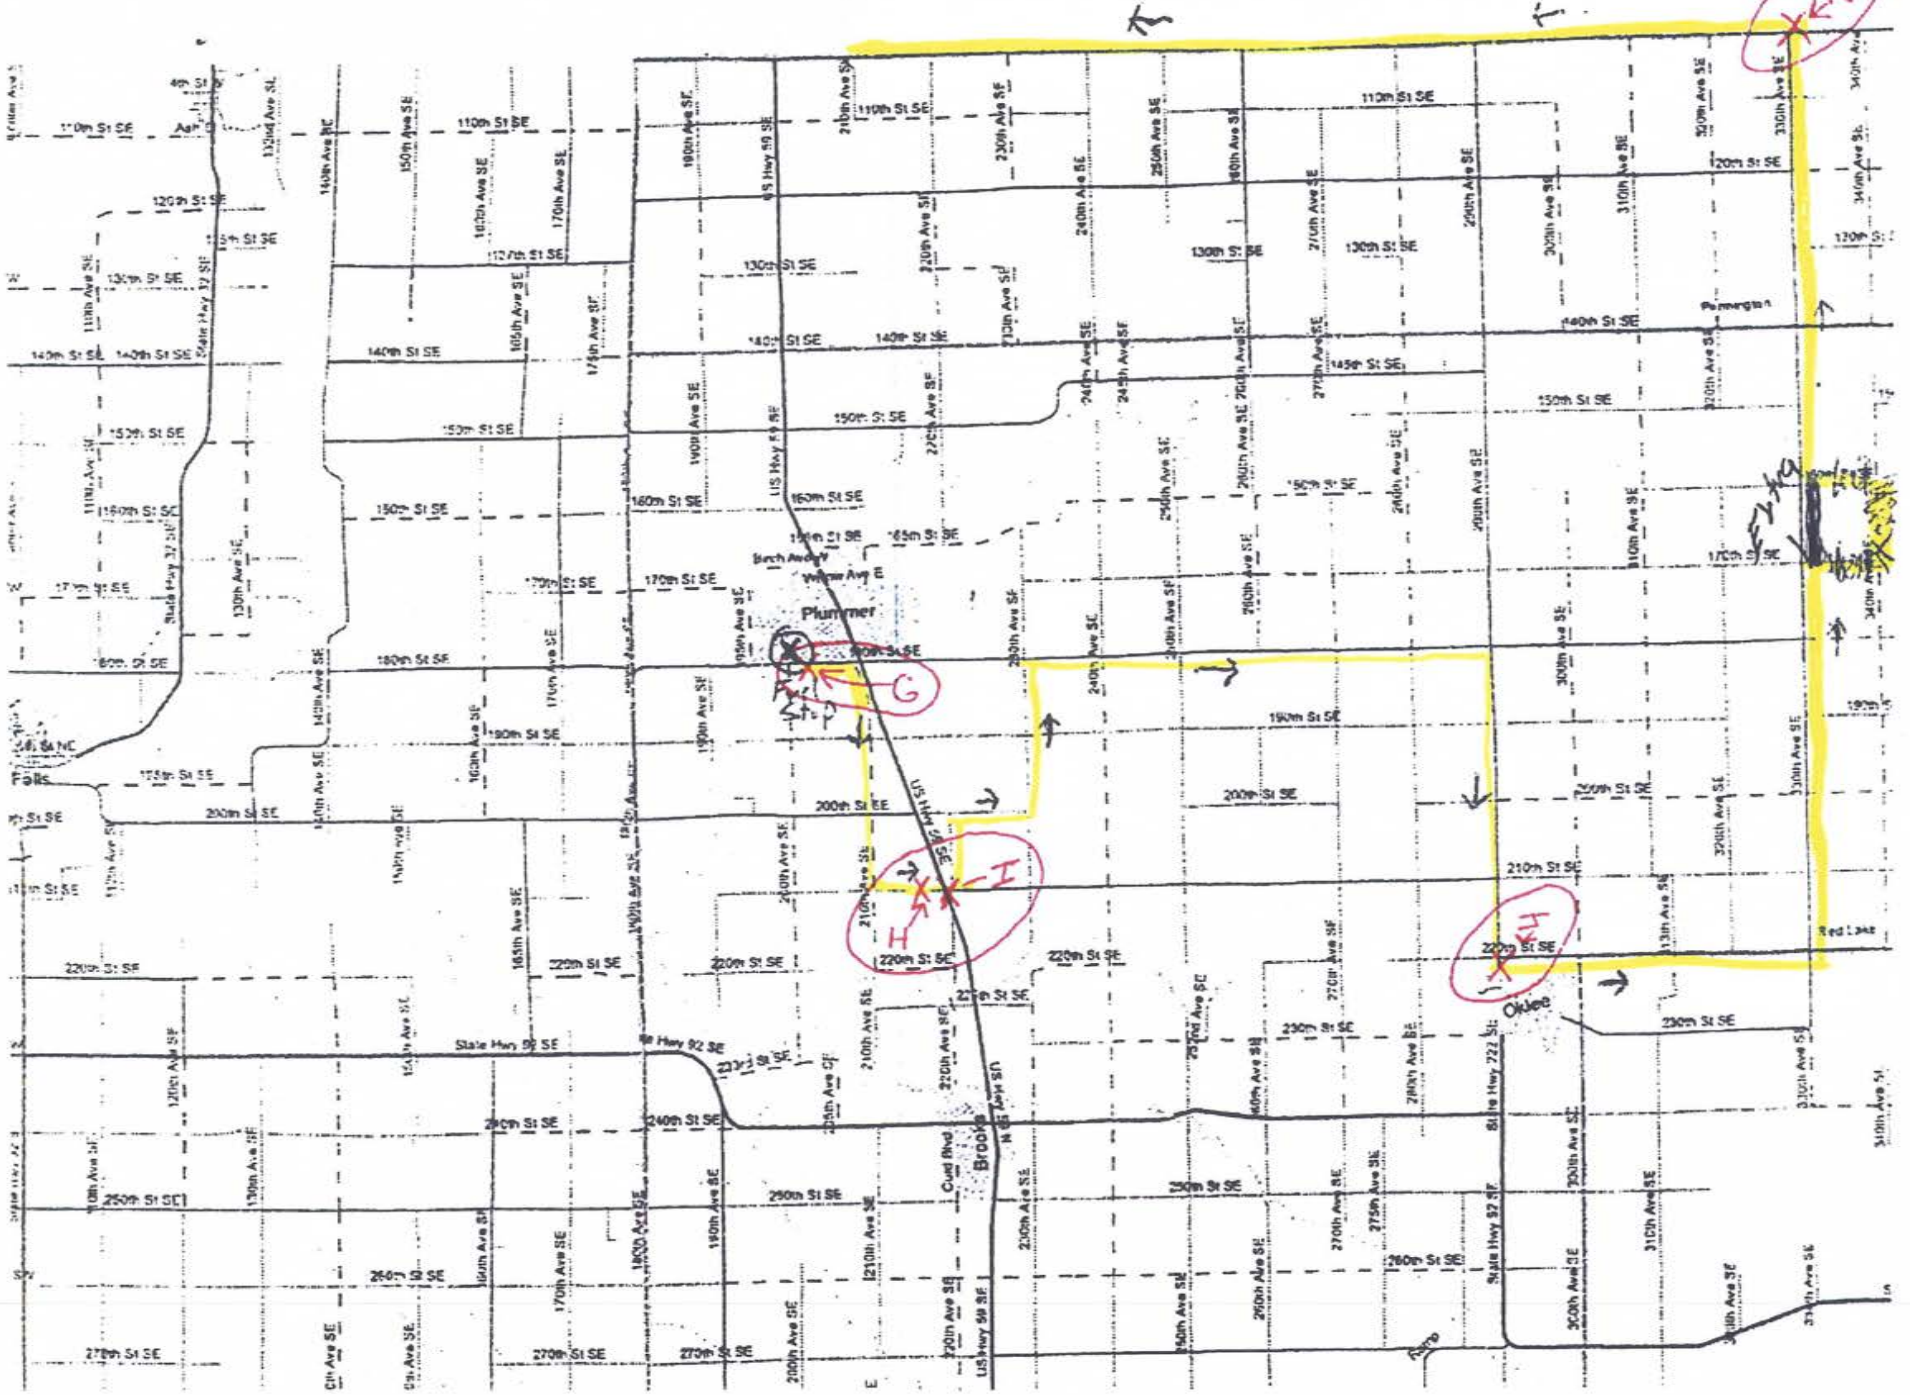

# Plummer Day 1 Loop 1

# Plummer Day 1 Loop 2

# Plummer Day 1 Loop 3

# Goodridge Loop Day 2

1ST LEG

START/FINISH  
7 CLANS CASINO

2ND LEG

FUEL STOP

3RD LEG